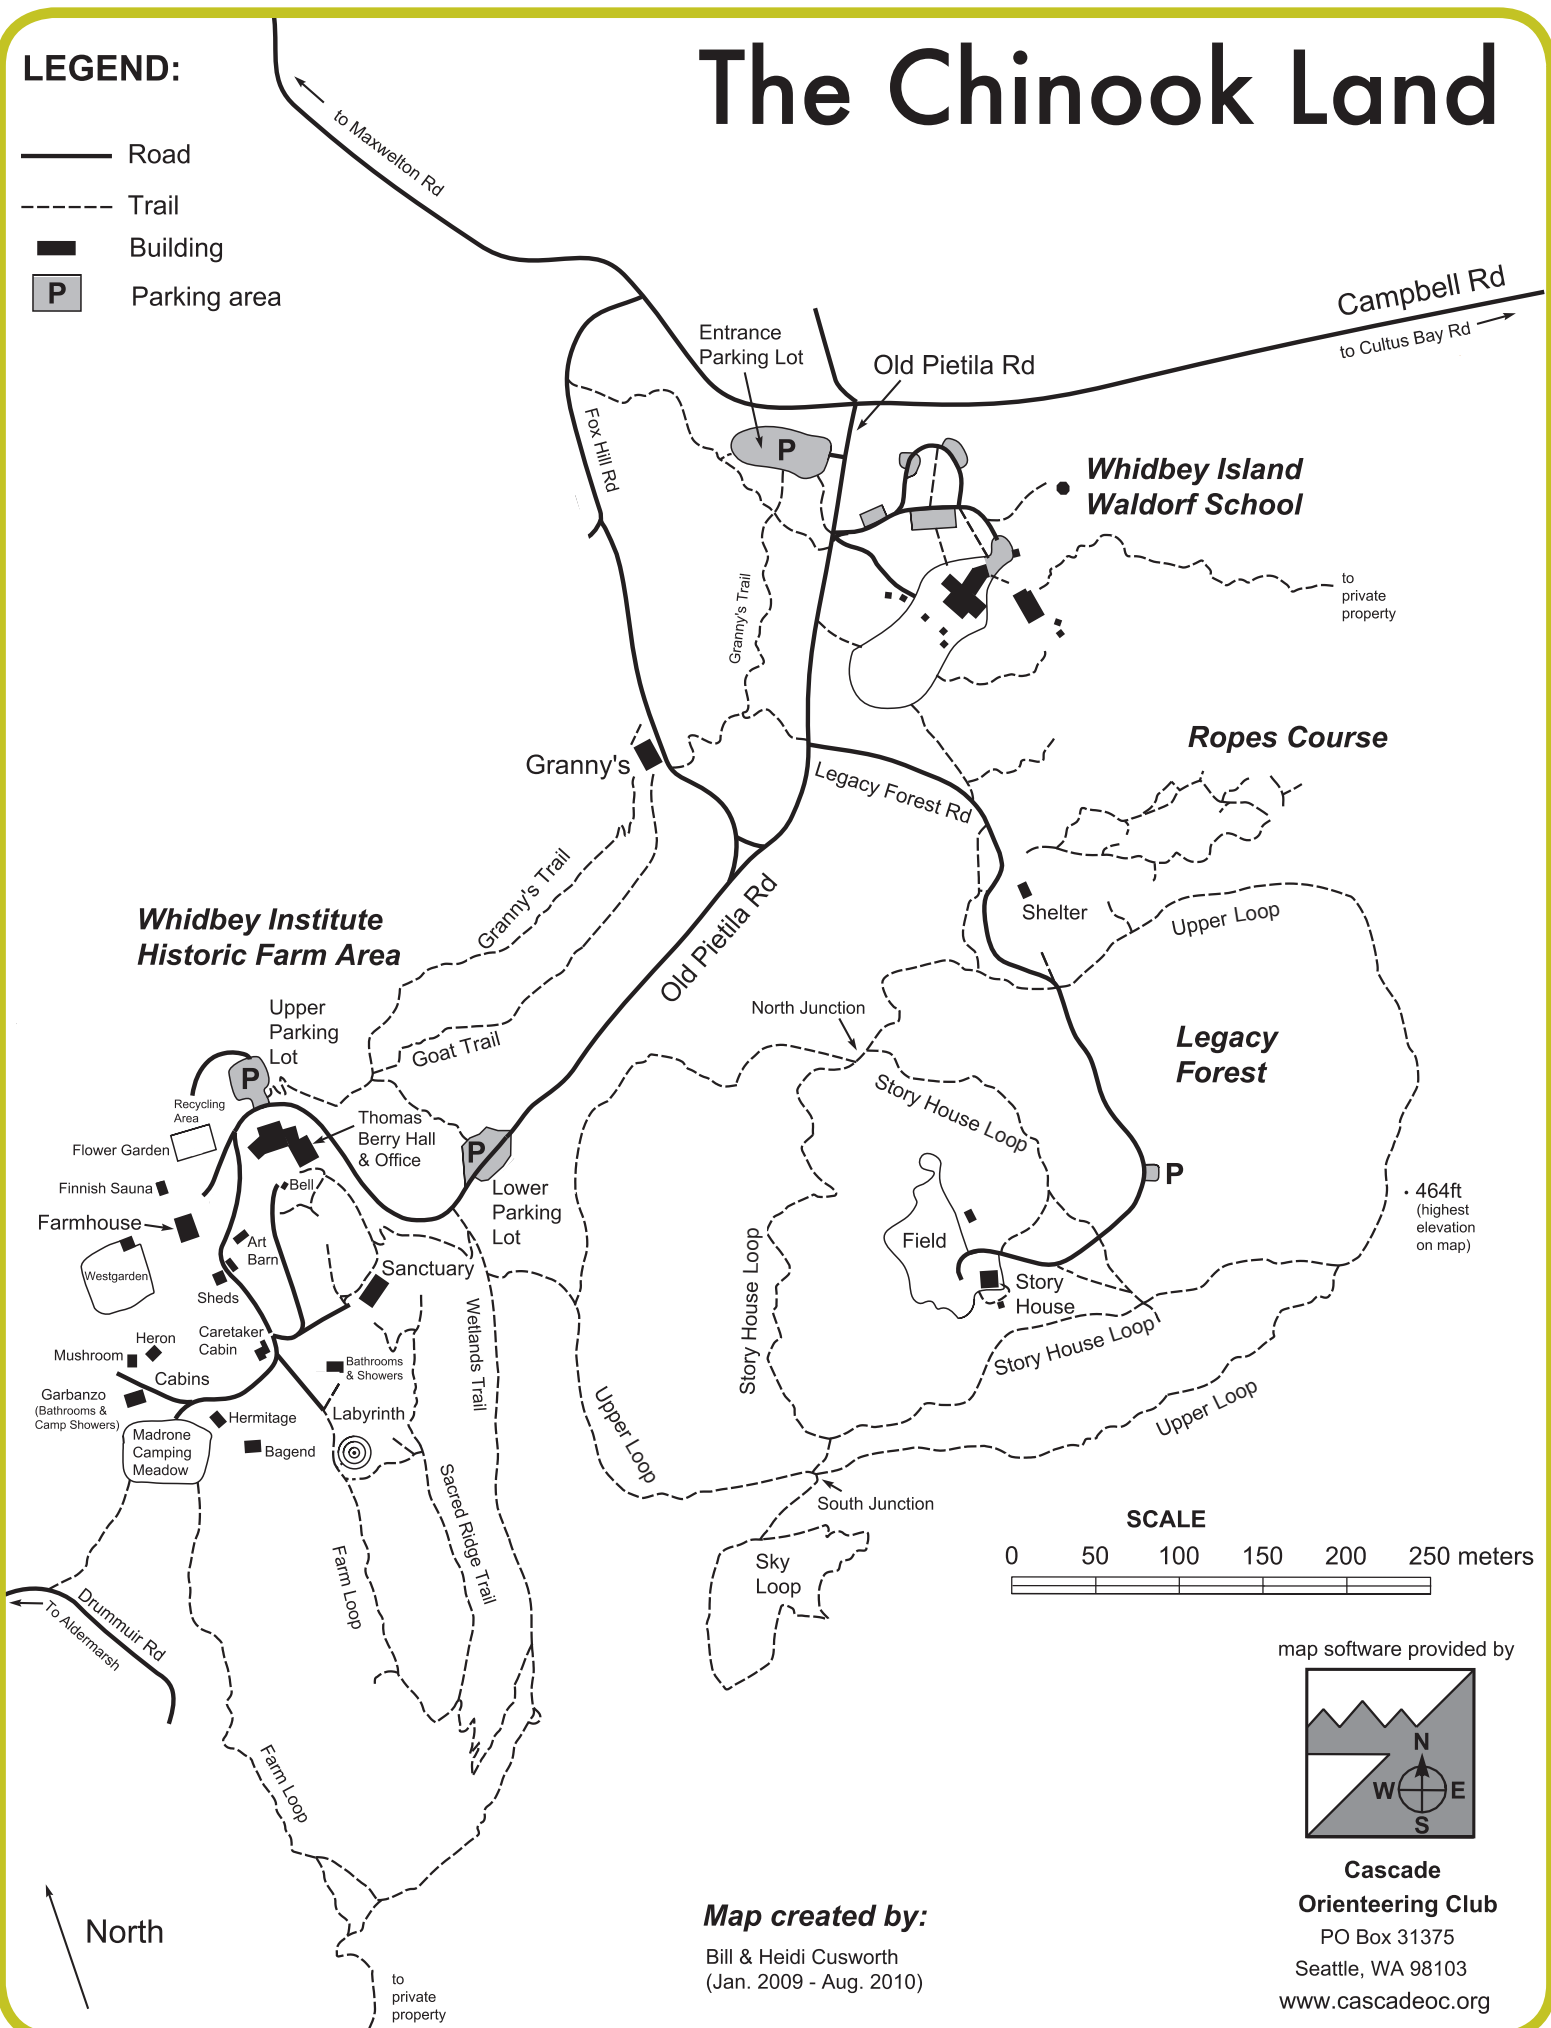

LEGEND:

-  Road
-  Trail
-  Building
-  Parking area

The Chinook Land

map software provided by

**Cascade
Orienteering Club**
PO Box 31375
Seattle, WA 98103
www.cascadeoc.org

Map created by:

Bill & Heidi Cusworth
(Jan. 2009 - Aug. 2010)

North

to private property